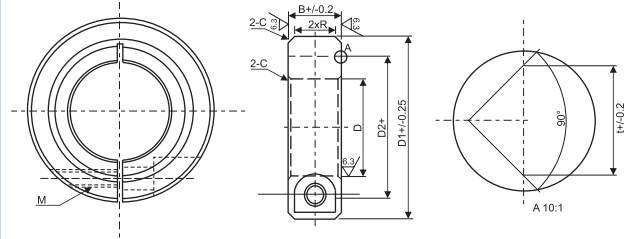

RSB & RSC

کد کلا	D	D1	B	To Fit Accessory Screw	قیمت	
					دلار	تومان
RSB 3	3	16	9	M3x6		
RSC 3						
RSB 4	4	16	9	M3x6		
RSC 4						
RSB 5	5	16	9	M3x6		
RSC 5						
RSB 6	6	16	9	M3x6		
RSC 6						
RSB 8	8	18	9	M3x6		
RSC 8						
RSB 9	9	24	9	M3x10		
RSC 9						
RSB 10	10	24	9	M3x10		
RSC 10						
RSB 12	12	28	11	M4x12		
RSC 12						
RSB 13	13	30	11	M4x12		
RSC 13						
RSB 14	14	30	11	M4x12		
RSC 14						
RSB 15	15	34	13	M5x16		
RSC 15						
RSB 16	16	34	13	M5x16		
RSC 16						
RSB 17	17	36	13	M5x16		
RSC 17						
RSB 18	18	38	13	M5x16		
RSC 18						
RSB 20	20	40	15	M6x16		
RSC 20						
RSB 25	25	45	15	M6x16		
RSC 25						
RSB 30	30	54	15	M6x16		
RSC 30						
RSB 35	35	57	15	M6x18		
RSC 35						
RSB 40	40	60	15	M6x18		
RSC 40						
RSB 45	45	73	19	M6x18		
RSC 45						
RSB 50	50	78	19	M8x25		
RSC 50						
RSB 55	55	82	19	M8x25		
RSC 55						
RSB 60	60	88	19	M8x25		
RSC 60						
RSB 65	65	93	19	M8x25		
RSC 65						
RSB 70	70	99	19	M8x25		
RSC 70						
RSB 75	75	103	19	M8x25		
RSC 75						
RSB 80	80	108	19	M8x25		
RSC 80						

بست تک پیچ RSB

بست دو پیچ RSC